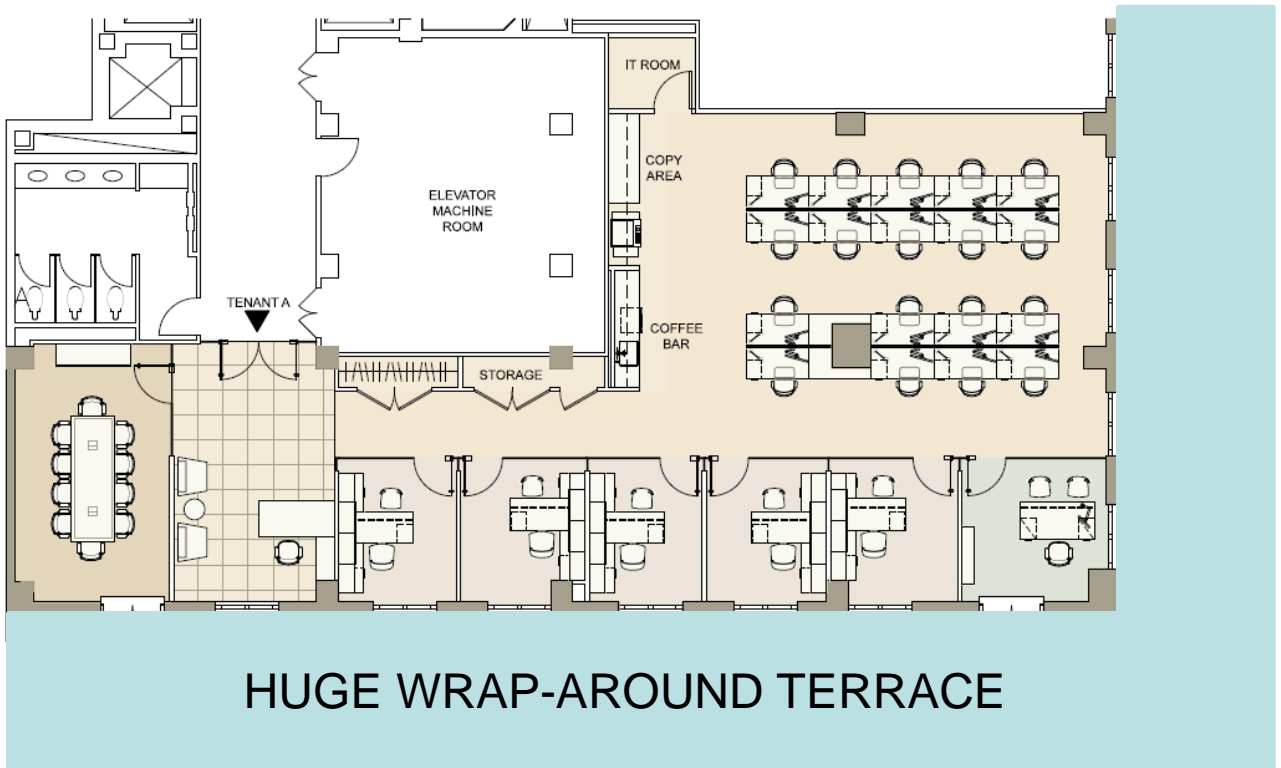

660 Madison Avenue

Proposed Layout – Partial 16th Floor

HUGE WRAP-AROUND TERRACE